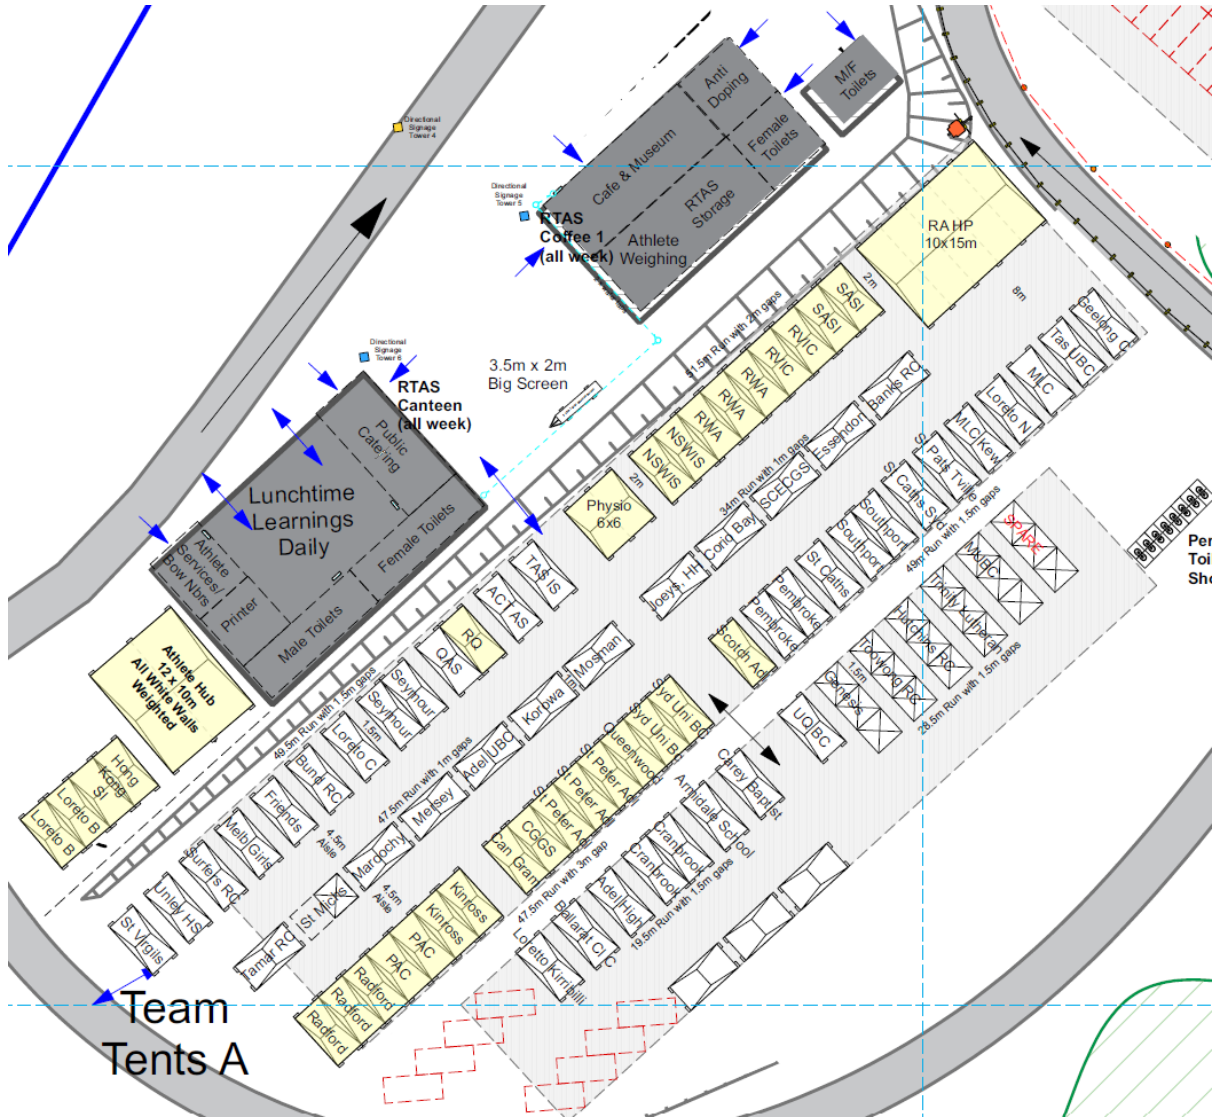

TEAM TENT – AREA A (ABOVE/EAST OF RECONIANS)

TEAM TENT – AREA B (NORTH OF BOAT PARK)