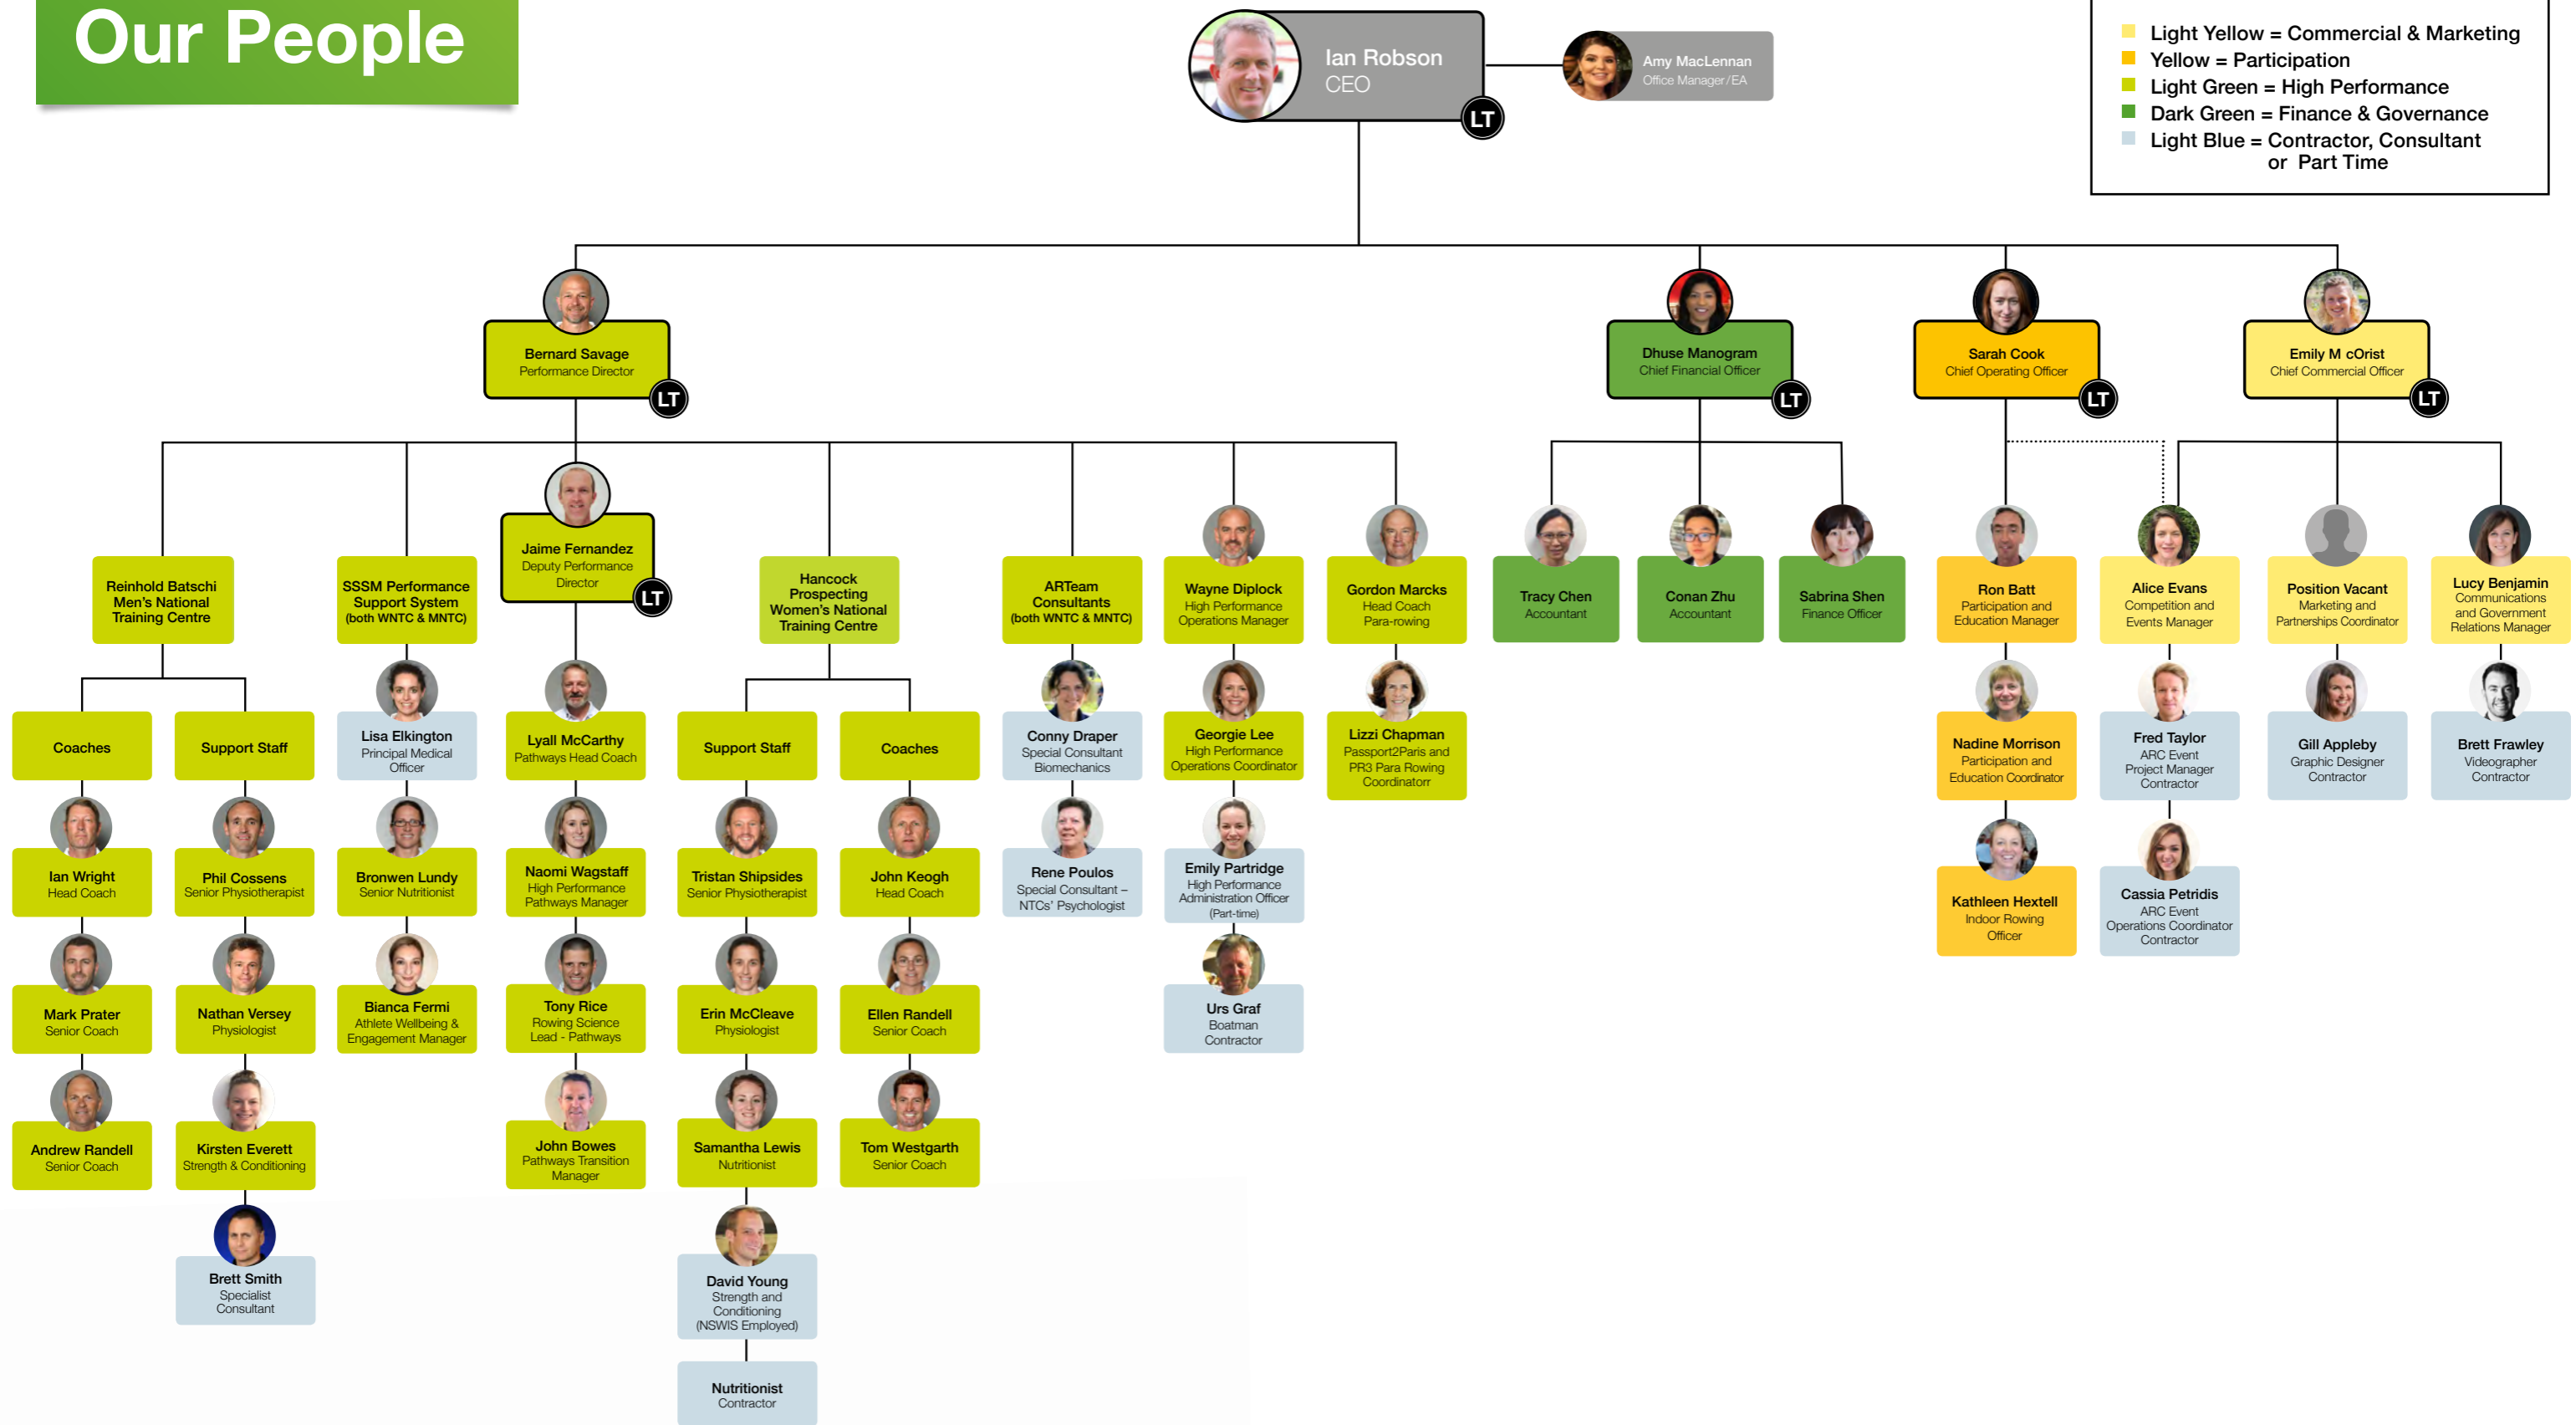

# Rowing Australia Our People

**LT** Leadership Team

- Light Yellow = Commercial & Marketing
- Yellow = Participation
- Light Green = High Performance
- Dark Green = Finance & Governance
- Light Blue = Contractor, Consultant or Part Time

Trust | People Matter | Be Bold Be Brave | One Team