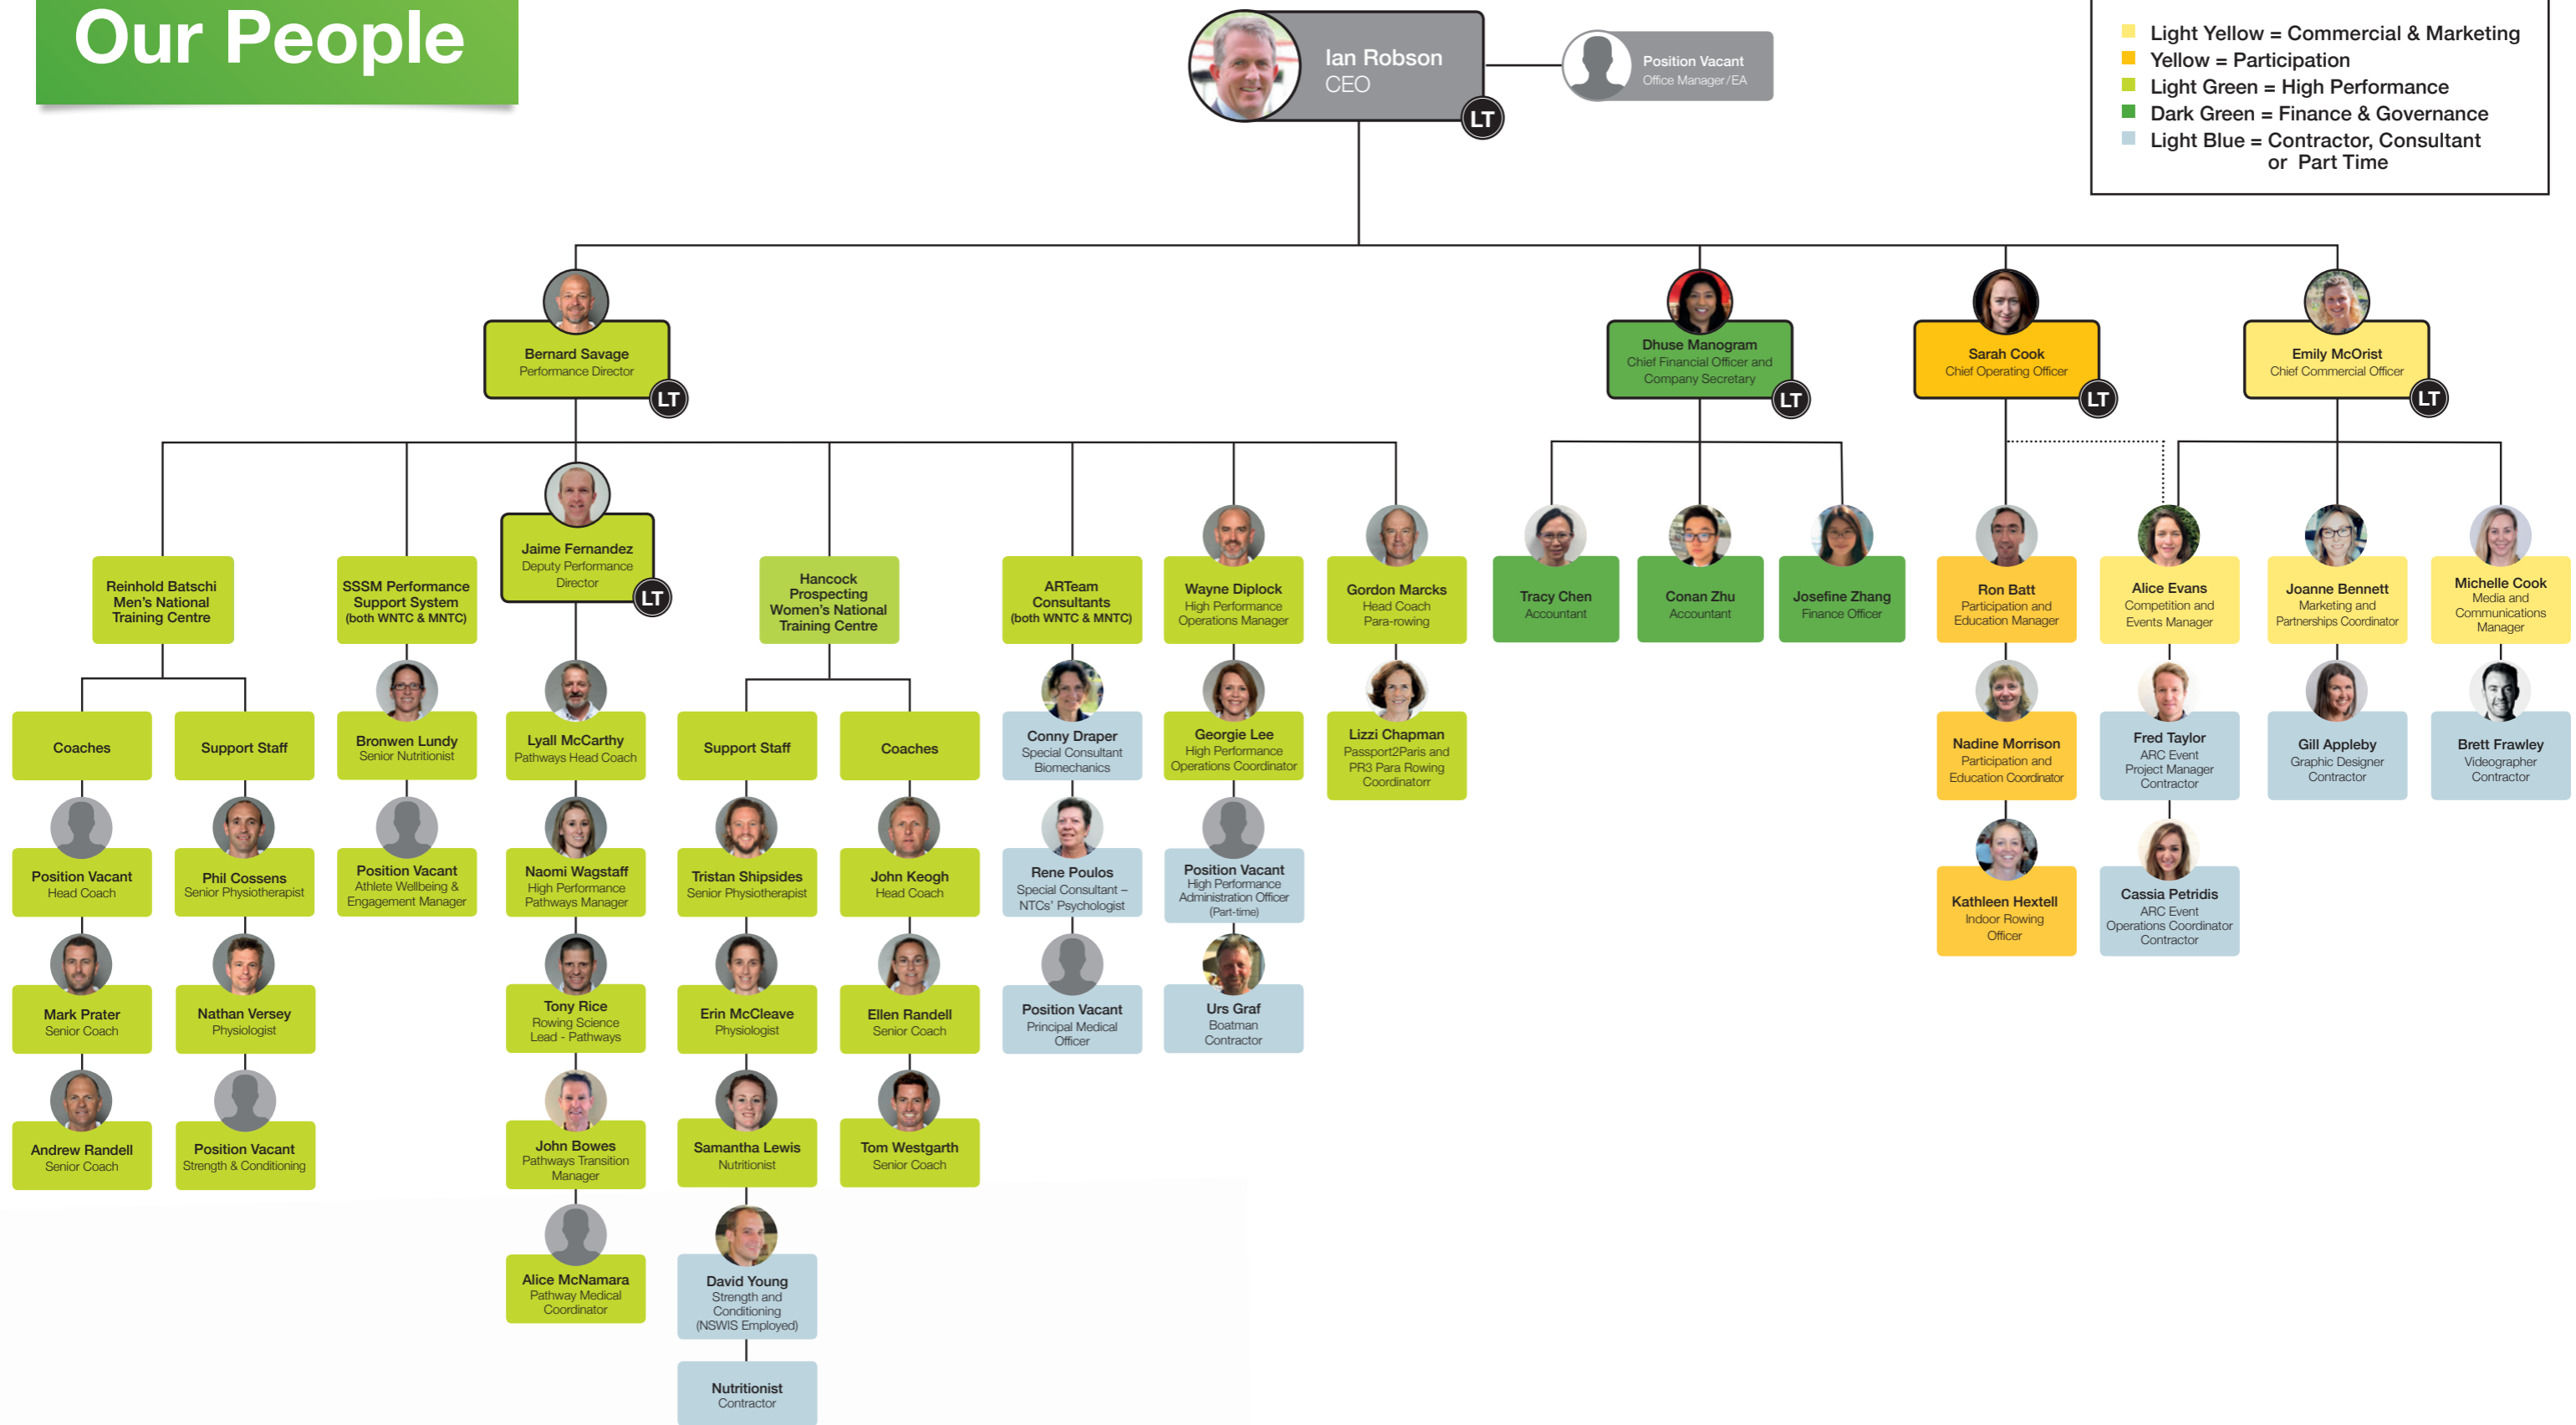

# Rowing Australia Our People

**LT** Leadership Team

- Light Yellow = Commercial & Marketing
- Yellow = Participation
- Light Green = High Performance
- Dark Green = Finance & Governance
- Light Blue = Contractor, Consultant or Part Time

Trust | People Matter | Be Bold Be Brave | One Team